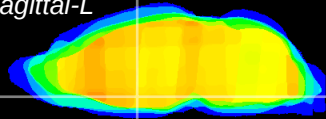

Coronal

Sagittal-R

Sagittal-L

ViBrism: CX14651
Horizontal

SPa dorsal