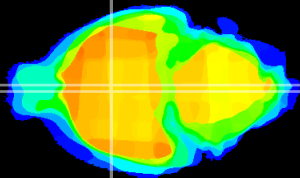

Coronal

Sagittal-R

Sagittal-L

ViBrism: CX14651
Horizontal

SPa dorsal