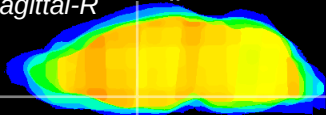

Coronal

Sagittal-R

Sagittal-L

ViBrism: CX14651
Horizontal

SPa dorsal