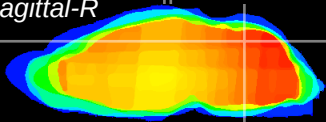

Coronal

Sagittal-R

Sagittal-L

ViBrism: CX14653  
Horizontal

Cb vermis