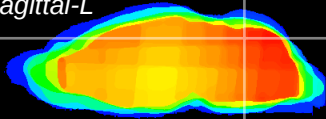

Coronal

Sagittal-R

Sagittal-L

ViBrism: CX14653  
Horizontal

Cb vermis