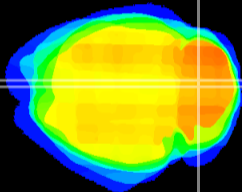

Coronal

Sagittal-R

Sagittal-L

ViBrism: CX14656
Horizontal

Cb vermis