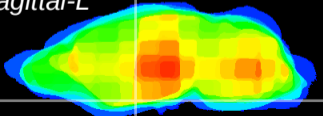

Coronal

Sagittal-R

Sagittal-L

ViBrism: CX14662
Horizontal

S0