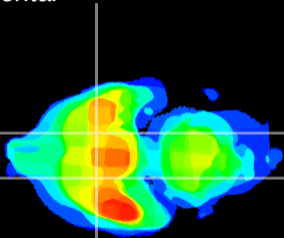

Coronal

Sagittal-R

Sagittal-L

ViBrism: CX14662
Horizontal

S0