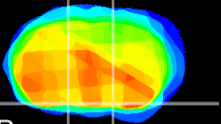

Coronal

Sagittal-R

Sagittal-L

ViBrism: CX14662
Horizontal

S0