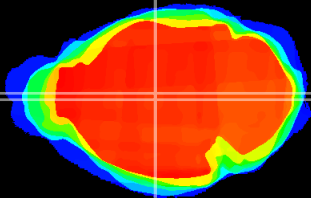

Coronal

Sagittal-R

Sagittal-L

ViBrism: CX14671
Horizontal

MD