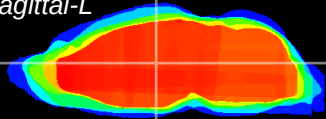

Coronal

Sagittal-R

Sagittal-L

ViBrism: CX14671
Horizontal

MD