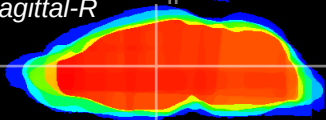

Coronal

Sagittal-R

Sagittal-L

ViBrism: CX14671
Horizontal

MD