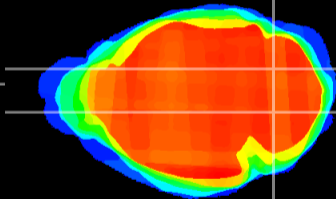

Coronal

Sagittal-R

Sagittal-L

ViBrism: CX14672
Horizontal

Cb nucleus