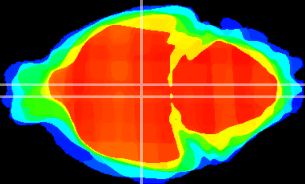

Coronal

Sagittal-R

Sagittal-L

ViBrism: CX14672
Horizontal

DM