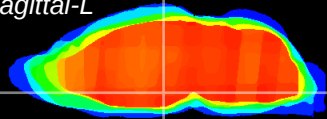

Coronal

Sagittal-R

Sagittal-L

ViBrism: CX14672
Horizontal

DM