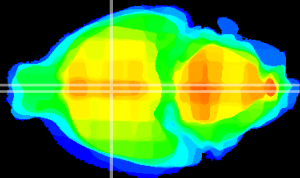

Coronal

Sagittal-R

Sagittal-L

ViBriSm: CX14675
Horizontal

SPa dorsal