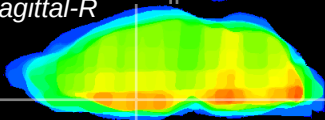

Coronal

Sagittal-R

Sagittal-L

ViBriSm: CX14675
Horizontal

SPa dorsal