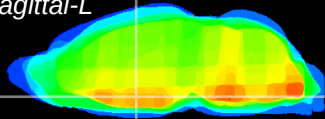

Coronal

Sagittal-R

Sagittal-L

ViBriSm: CX14675
Horizontal

SPa dorsal