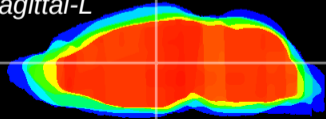

Coronal

Sagittal-R

Sagittal-L

ViBrism: CX14681
Horizontal

MD