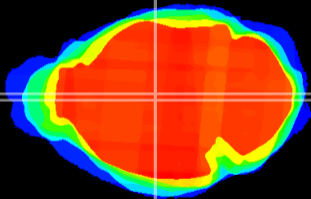

Coronal

Sagittal-R

Sagittal-L

ViBrism: CX14681
Horizontal

MD