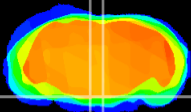

Coronal

Sagittal-R

Sagittal-L

ViBrism: CX14682
Horizontal

Pn