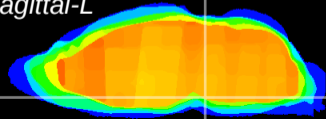

Coronal

Sagittal-R

Sagittal-L

ViBrism: CX14682
Horizontal

Pn