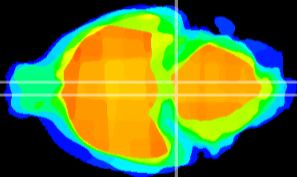

Coronal

Sagittal-R

Sagittal-L

ViBrism: CX14682
Horizontal

Pn