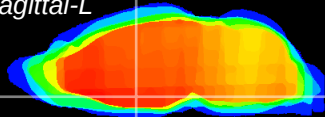

Coronal

Sagittal-R

Sagittal-L

ViBrisM: CX14687
Horizontal

SPa dorsal