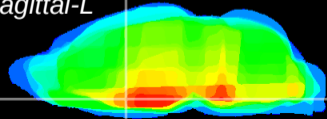

Coronal

Sagittal-R

Sagittal-L

ViBrisM: CX14690
Horizontal

MPA