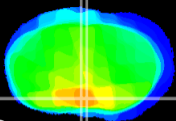

Coronal

Sagittal-R

Sagittal-L

ViBrisM: CX14690
Horizontal

MPA