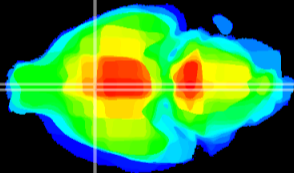

Coronal

Sagittal-R

Sagittal-L

ViBrisM: CX14690
Horizontal

MPA