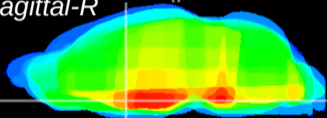

Coronal

Sagittal-R

Sagittal-L

ViBrisM: CX14690
Horizontal

MPA