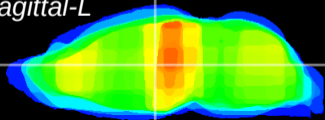

Coronal

Sagittal-R

Sagittal-L

ViBrism: CX14694
Horizontal

MD