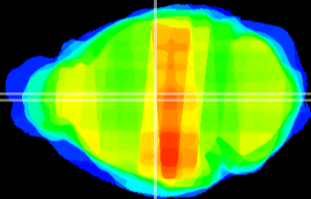

Coronal

Sagittal-R

Sagittal-L

ViBrism: CX14694
Horizontal

MD