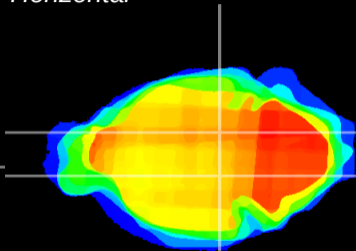

Coronal

Sagittal-R

Sagittal-L

ViBrisM: CX14704
Horizontal

SN