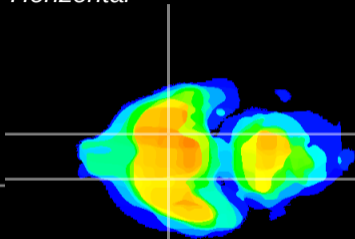

Coronal

Sagittal-R

Sagittal-L

ViBriSM: CX14704
Horizontal

S0