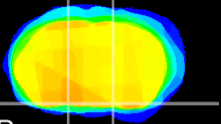

Coronal

Sagittal-R

Sagittal-L

ViBriSM: CX14704
Horizontal

S0