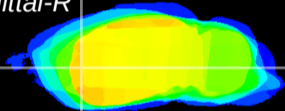

Coronal

Sagittal-R

Sagittal-L

ViBrism: CX14706
Horizontal

CPU lateral