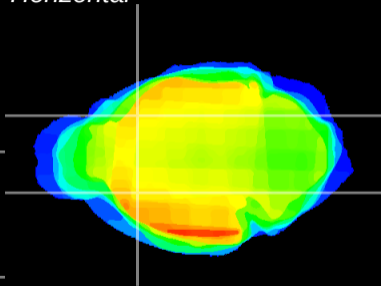

Coronal

Sagittal-R

Sagittal-L

ViBrism: CX14706
Horizontal

CPU lateral