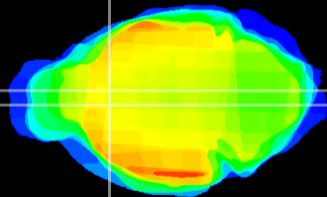

Coronal

Sagittal-R

Sagittal-L

ViBrism: CX14706
Horizontal

LS