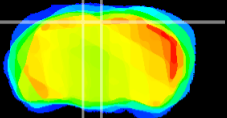

Coronal

Sagittal-R

Sagittal-L

ViBrism: CX14706
Horizontal

RS