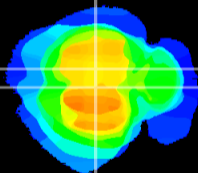

Coronal

Sagittal-R

Sagittal-L

ViBrism: CX14706
Horizontal

RS