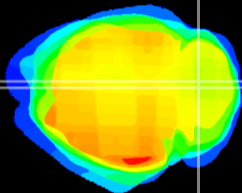

Coronal

Sagittal-R

Sagittal-L

ViBrism: CX14709
Horizontal

Cb vermis