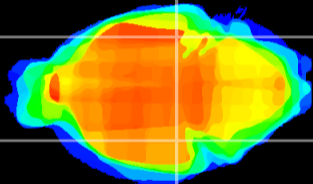

Coronal

Sagittal-R

Sagittal-L

ViBrism: CX14711
Horizontal

ventral S