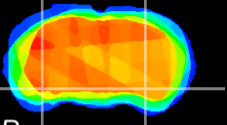

Coronal

Sagittal-R

Sagittal-L

ViBrism: CX14711
Horizontal

ventral S