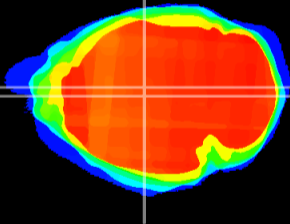

Coronal

Sagittal-R

Sagittal-L

ViBrism: CX14717
Horizontal

Hb