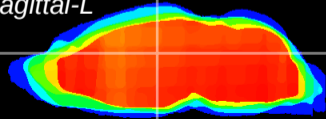

Coronal

Sagittal-R

Sagittal-L

ViBrism: CX14717
Horizontal

Hb