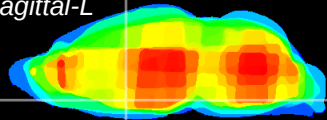

Coronal

Sagittal-R

Sagittal-L

ViBrism: CX14723
Horizontal

MPA