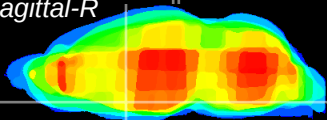

Coronal

Sagittal-R

Sagittal-L

ViBrism: CX14723
Horizontal

MPA