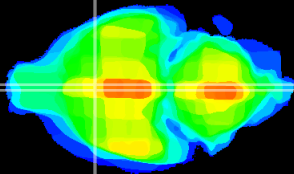

Coronal

Sagittal-R

Sagittal-L

ViBrism: CX14723
Horizontal

MPA