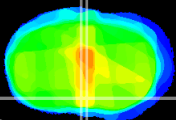

Coronal

Sagittal-R

Sagittal-L

ViBrism: CX14723
Horizontal

MPA