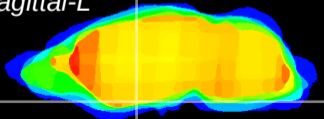

Coronal

Sagittal-R

Sagittal-L

ViBrism: CX14727
Horizontal

S0