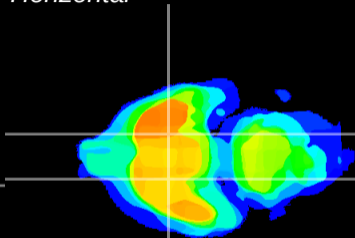

Coronal

Sagittal-R

Sagittal-L

ViBrism: CX14727
Horizontal

S0