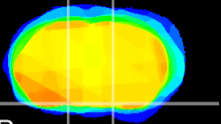

Coronal

Sagittal-R

Sagittal-L

ViBrism: CX14727
Horizontal

S0