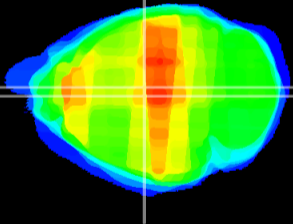

Coronal

Sagittal-R

Sagittal-L

ViBrism: CX14728
Horizontal

Hb