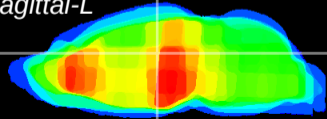

Coronal

Sagittal-R

Sagittal-L

ViBrism: CX14728
Horizontal

Hb