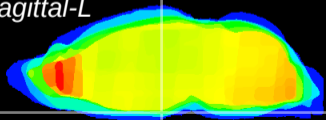

Coronal

Sagittal-R

Sagittal-L

ViBrism: CX14730
Horizontal

ME