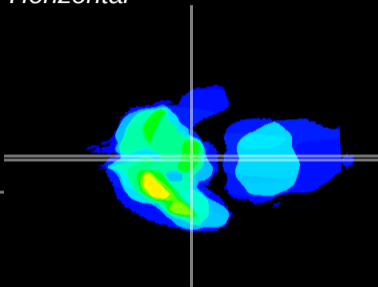

Coronal

Sagittal-R

Sagittal-L

ViBrism: CX14730
Horizontal

ME