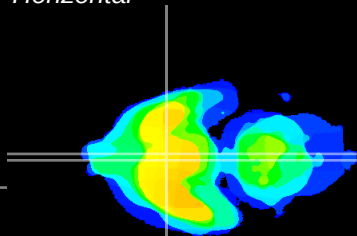

Coronal

Sagittal-R

Sagittal-L

ViBrism: CX14731
Horizontal

SCN