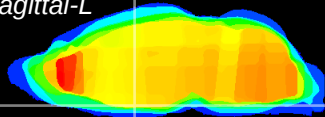

Coronal

Sagittal-R

Sagittal-L

ViBrism: CX14731
Horizontal

SCN