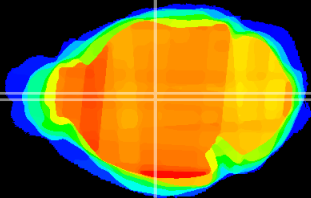

Coronal

Sagittal-R

Sagittal-L

ViBrism: CX14740
Horizontal

MD