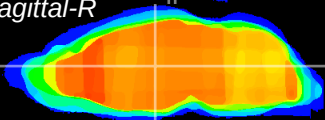

Coronal

Sagittal-R

Sagittal-L

ViBrism: CX14740
Horizontal

MD