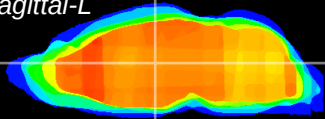

Coronal

Sagittal-R

Sagittal-L

ViBrism: CX14740
Horizontal

MD