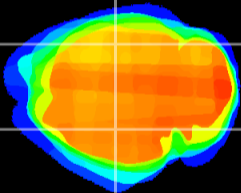

Coronal

Sagittal-R

Sagittal-L

ViBrism: CX14741
Horizontal

CA2/CA3