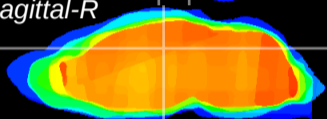

Coronal

Sagittal-R

Sagittal-L

ViBrism: CX14741
Horizontal

DG