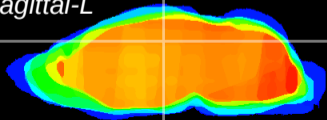

Coronal

Sagittal-R

Sagittal-L

ViBrism: CX14741
Horizontal

DG