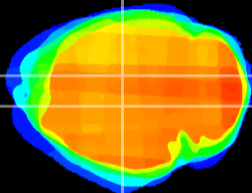

Coronal

Sagittal-R

Sagittal-L

ViBrism: CX14741
Horizontal

DG