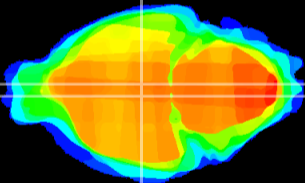

Coronal

Sagittal-R

Sagittal-L

ViBrism: CX14741
Horizontal

DM