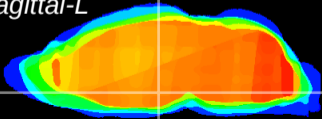

Coronal

Sagittal-R

Sagittal-L

ViBrism: CX14741
Horizontal

DM