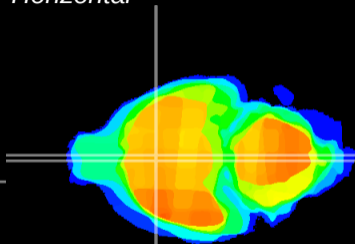

Coronal

Sagittal-R

Sagittal-L

ViBrism: CX14742
Horizontal

MPA