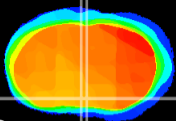

Coronal

Sagittal-R

Sagittal-L

ViBrism: CX14742
Horizontal

MPA