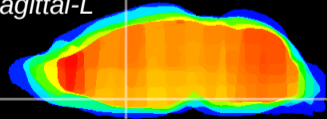

Coronal

Sagittal-R

Sagittal-L

ViBrism: CX14742
Horizontal

MPA