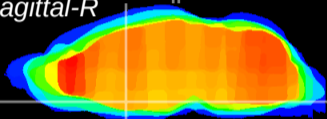

Coronal

Sagittal-R

Sagittal-L

ViBrism: CX14742
Horizontal

MPA