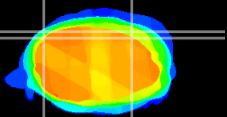

Coronal

Sagittal-R

Sagittal-L

ViBrism: CX14743
Horizontal

Cb lobe