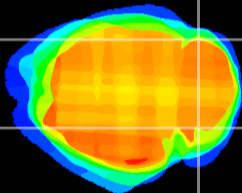

Coronal

Sagittal-R

Sagittal-L

ViBrism: CX14743
Horizontal

Cb lobe