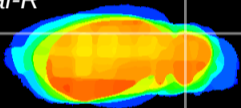

Coronal

Sagittal-R

Sagittal-L

ViBrism: CX14743
Horizontal

Cb lobe