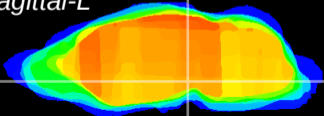

Coronal

Sagittal-R

Sagittal-L

ViBrism: CX14749
Horizontal

SN