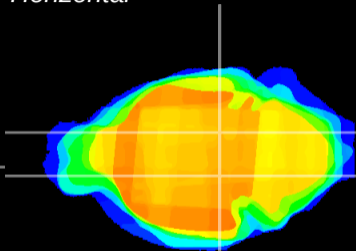

Coronal

Sagittal-R

Sagittal-L

ViBrism: CX14749
Horizontal

SN