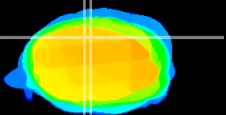

Coronal

Sagittal-R

Sagittal-L

ViBrism: CX14754
Horizontal

Cb vermis