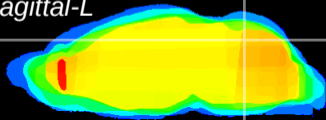

Coronal

Sagittal-R

Sagittal-L

ViBrism: CX14754
Horizontal

Cb vermis