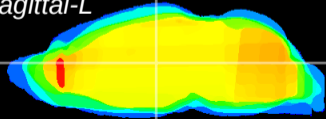

Coronal

Sagittal-R

Sagittal-L

ViBrism: CX14754
Horizontal

MD