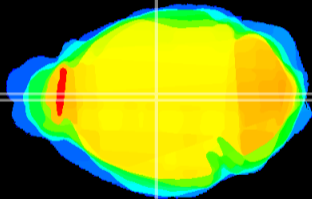

Coronal

Sagittal-R

Sagittal-L

ViBrism: CX14754
Horizontal

MD