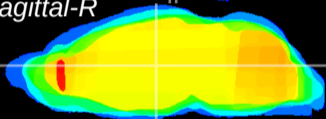

Coronal

Sagittal-R

Sagittal-L

ViBrism: CX14754
Horizontal

MD