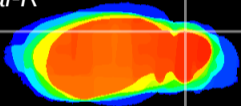

Coronal

Sagittal-R

Sagittal-L

ViBrism: CX14757
Horizontal

Cb lobe