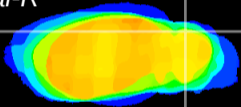

Coronal

Sagittal-R

Sagittal-L

ViBrism: CX14760
Horizontal

Cb lobe