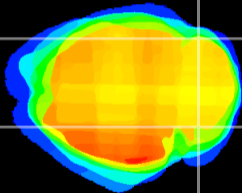

Coronal

Sagittal-R

Sagittal-L

ViBrism: CX14760
Horizontal

Cb lobe