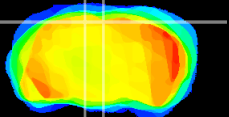

Coronal

Sagittal-R

Sagittal-L

ViBrism: CX14761  
Horizontal

RS