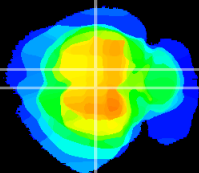

Coronal

Sagittal-R

Sagittal-L

ViBrism: CX14761  
Horizontal

RS