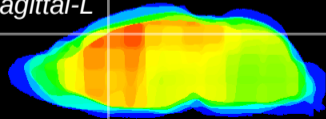

Coronal

Sagittal-R

Sagittal-L

ViBrism: CX14762
Horizontal

Cx motor