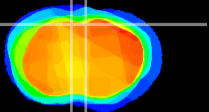

Coronal

Sagittal-R

Sagittal-L

ViBrism: CX14762
Horizontal

Cx motor