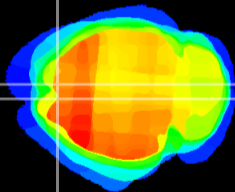

Coronal

Sagittal-R

Sagittal-L

ViBrism: CX14762
Horizontal

Cx motor