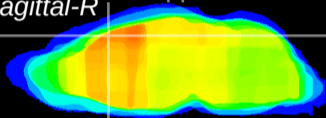

Coronal

Sagittal-R

Sagittal-L

ViBrism: CX14762
Horizontal

Cx motor