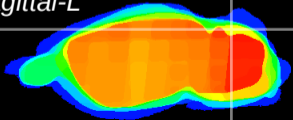

Coronal

Sagittal-R

Sagittal-L

ViBrism: CX14763
Horizontal

Cb lobe