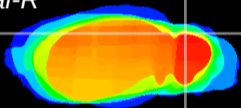

Coronal

Sagittal-R

Sagittal-L

ViBrism: CX14763
Horizontal

Cb lobe