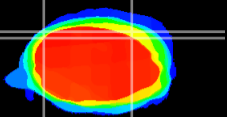

Coronal

Sagittal-R

Sagittal-L

ViBrism: CX14763
Horizontal

Cb lobe