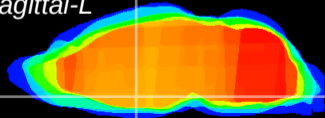

Coronal

Sagittal-R

Sagittal-L

ViBrisM: CX14763
Horizontal

SPa dorsal