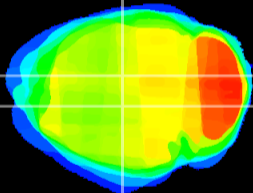

Coronal

Sagittal-R

Sagittal-L

ViBrism: CX14766
Horizontal

DG