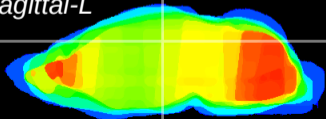

Coronal

Sagittal-R

Sagittal-L

ViBrism: CX14766
Horizontal

DG