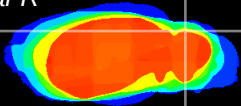

Coronal

Sagittal-R

Sagittal-L

ViBrism: CX14772
Horizontal

Cb lobe