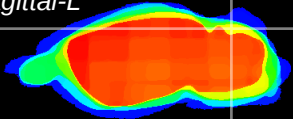

Coronal

Sagittal-R

Sagittal-L

ViBrism: CX14772
Horizontal

Cb lobe