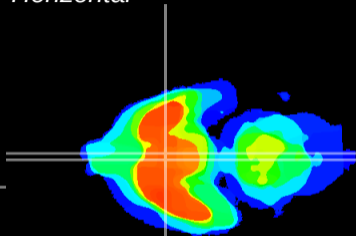

Coronal

Sagittal-R

Sagittal-L

ViBriSM: CX14772
Horizontal

SCN