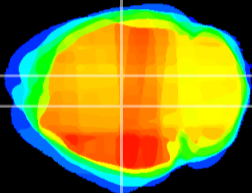

Coronal

Sagittal-R

Sagittal-L

ViBrism: CX14778
Horizontal

DG