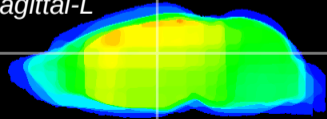

Coronal

Sagittal-R

Sagittal-L

ViBrism: CX14781
Horizontal

Hb