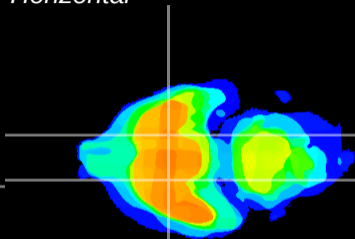

Coronal

Sagittal-R

Sagittal-L

ViBriSM: CX14793
Horizontal

S0