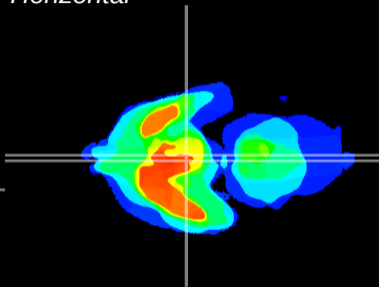

Coronal

Sagittal-R

Sagittal-L

ViBrism: CX14795
Horizontal

Arc