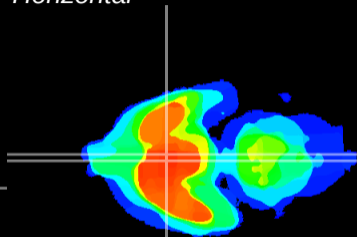

Coronal

Sagittal-R

Sagittal-L

ViBriSM: CX14795
Horizontal

SCN