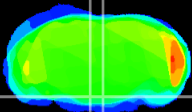

Coronal

Sagittal-R

Sagittal-L

ViBrism: CX14796
Horizontal

Pn